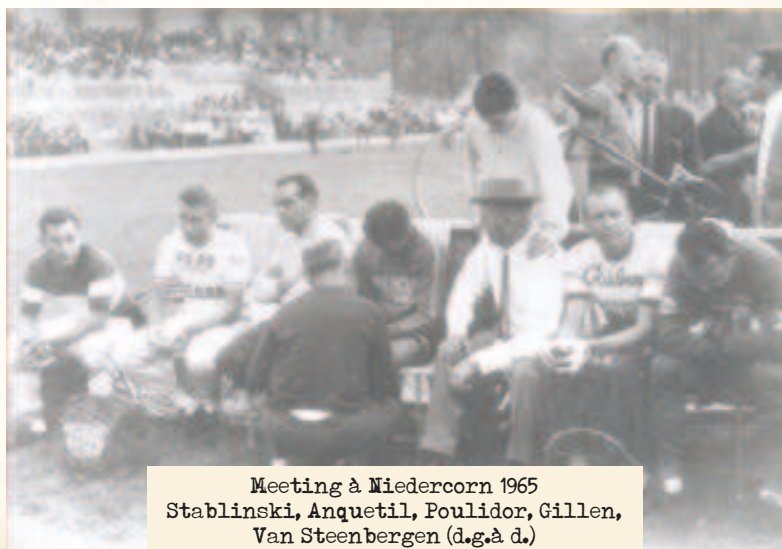

Meeting à Niedercorn 1965
Stablinski, Anquetil, Poulidor, Gillen,
Van Steenbergen (d.g. & d.)